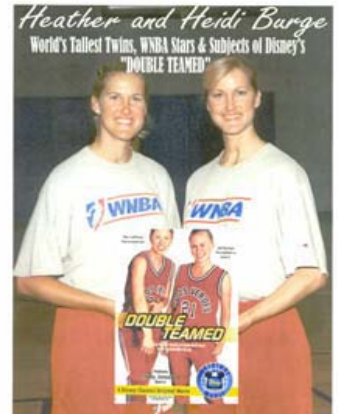

June 28-July 1st

July 19-22nd

9a.m. - 12noon

Boys and Girls ages 7-14 yrs

Cost: $99.00

Register Online: www.reach.mdpc.org

ALL CLASSES HELD
@
MDPC
Monday nights during
school year
&
Week Long
Summer Camps!

HELPING U MAKE THE TEAM!