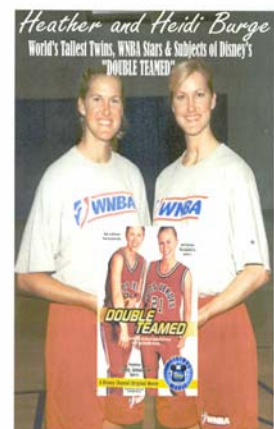

www.hoops-school.com is not sponsored by or affiliated with Spring Branch Independent School District. However, 5% of all proceeds will go to the Athletic Department to be allocated directly to Basketball programs. As well, Heidi Burge Horton is available for speaking engagements or fundraisers, both to benefit SB schools.

heidihorton34@yahoo.com